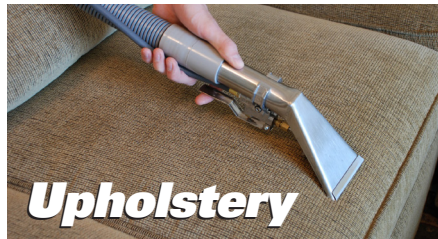

**NEW
PRODUCT**

CLEANCO
TRUCKMOUNTS

DO MORE!

THAN JUST CARPET CLEANING

**LET US HELP YOU GET STARTED
WITH OUR **ALL NEW** SLX 47
SLIDE IN TRUCKMOUNT**

**Expand your Services,
Expand your Business!**

- Kubota WG 972 liquid cooled gasoline engine
- Roots 47 DSL Whispair positive displacement vacuum blower, vacuum at 13Hg flows up to 455 CFM
- 3CP Cat pump with hi temp seals producing up to 2000 PSI complete with clutch activation
- Stainless steel tubular frame construction
- Ceramic coated multi-stage heating system delivering consistent heat
- 'Hospital grade' silencing system
- Color coded front quick disconnects to easily identify hot, warm and cold outlets
- Front mounted components for easier operation and maintenance
- Pre-wired AUX and APO switch
- 90 gallon powder coated marine grade aluminum waste tank